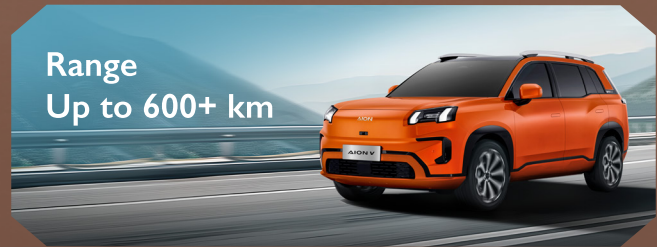

AION

AI ON the road

AION V THE e:XTRAORDINARY

Visionary Rugged Looks

Victorious Performance

Range
Up to 600+ km

*Luxury Type Only

Versatile Space & Comfort