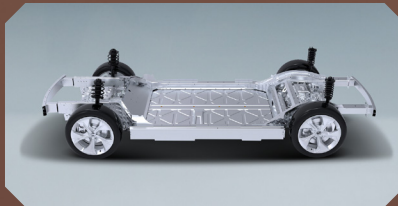

AION Exclusive Electric Platform