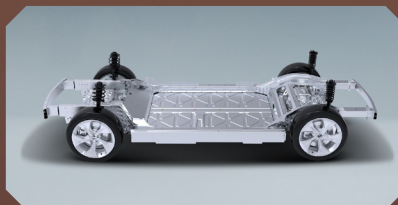

AION

AI ON the road

AION V

THE  
e:XTRAORDINARY

Visionary Rugged Looks

Victorious Performance

Range  
Up to 600+ km

Versatile Space & Comfort

AION Exclusive Electric Platform

In-Vehicle Refrigerator

# AION V Specifications

ITEM	AION V
	Luxury
<b>DIMENSIONS</b>	
Length x Width x Height (mm)	4605 x 1854 x 1686
Front Tread (mm)	1600
Rear Tread (mm)	1600
Wheel Base (mm)	2775
Trunk Volume (L)	427
Two-row Folding (Extended capacity)	978
Curb Weight (kg)	1920
Gross Vehicle Weight (kg)	2350
Number of Seats	5
<b>PERFORMANCE</b>	
Motor	Permanent Magnet Synchronous Motor
Battery Type	Magazine Battery 2.0 (Lithium iron phosphate battery)
Maximum Motor Power (kW)	150
Maximum Motor Torque (N·m)	240
Battery Capacity (kWh)	75.3
NEDC Range (km)	602
Max DC Fast Charging Power (30-80%) (kW)	180
DC Fast Charging Time (30-80%)	16min
<b>STEERING AND CHASSIS</b>	
Steering System	Electric Power Steering
Suspension System	Front McPherson Independent Suspension Rear Torsion Beam Non-independent Suspension
Spare Tire	Temporary Spare Tire
Brake System	Front Ventilated Disc Brake, Rear Disc Brake
Tire	Alloy Wheel 225/45 R19
<b>EXTERIOR</b>	
Outside Rear-view Mirror	Electric Adjustment, Heating, Electric Folding Position Memory, Reverse Flip
Roof Rack Guide Rail	•
Panoramic Roof	•
Tailgate	Electric, Induction Opening with Sensor
Front Wiper	Frameless with Washer, Automatic Function
Rear Wiper	•