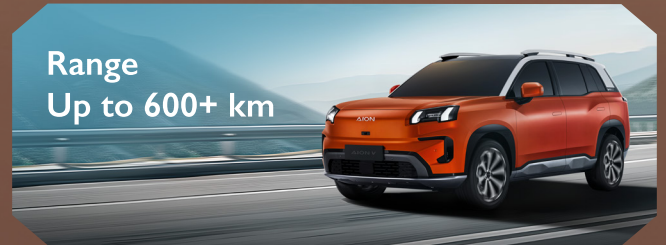

AION

AI ON the road

AION V

THE  
e:XTRAORDINARY

Visionary Rugged Looks

Victorious Performance

Range  
Up to 600+ km

Versatile Space & Comfort

# AION V Specifications

ITEM	AION V
	Luxury
<b>DIMENSIONS</b>	
Length x Width x Height (mm)	4605 x 1854 x 1686
Front Tread (mm)	1600
Rear Tread (mm)	1600
Wheel Base (mm)	2775
Trunk Volume (L)	427
Two-row Folding (Extended capacity)	978
Curb Weight (kg)	1920
Gross Vehicle Weight (kg)	2350
Number of Seats	5
<b>PERFORMANCE</b>	
Motor	Permanent Magnet Synchronous Motor
Battery Type	Magazine Battery 2.0 (Lithium iron phosphate battery)
Maximum Motor Power (kW)	150
Maximum Motor Torque (N·m)	240
Battery Capacity (kWh)	75.3
NEDC Range (km)	602
Max DC Fast Charging Power (30-80%) (kW)	180
DC Fast Charging Time (30-80%)	16min
<b>STEERING AND CHASSIS</b>	
Steering System	Electric Power Steering
Suspension System	Front McPherson Independent Suspension Rear Torsion Beam Non-independent Suspension
Spare Tire	Temporary Spare Tire
Brake System	Front Ventilated Disc Brake, Rear Disc Brake
Tire	Alloy Wheel 225/45 R19
<b>EXTERIOR</b>	
Outside Rear-view Mirror	Electric Adjustment, Heating, Electric Folding Position Memory, Reverse Flip
Roof Rack Guide Rail	•
Panoramic Roof	•
Tailgate	Electric, Induction Opening with Sensor
Front Wiper	Frameless with Washer, Automatic Function
Rear Wiper	•