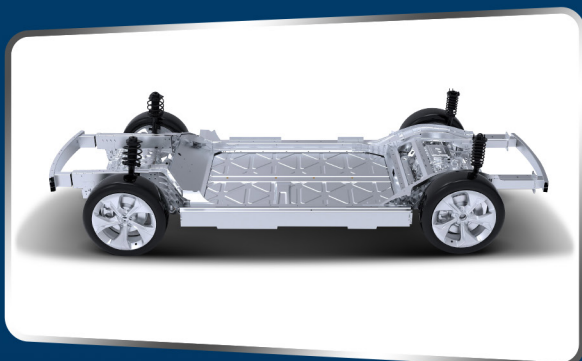

# UNLIMIT YOUR *e*:XPERIENCE

**Reclining Seat**  
(1.8 m Super King Size Bed)

**Angel's Wing Headlights**

**100% Pure EV Platform**

**Magazine Battery**

Item	AION Y Plus 410 Exclusive	AION Y Plus 490 Premium
<b>Dimensions</b>		
Length x Width x Height (mm)	4535 x 1870 x 1650	
Front Tread (mm)	1600	
Rear Tread (mm)	1600	
Wheel Base (mm)	2750	
Minimum Ground Clearance (Under Full Load) (mm)	150	
Trunk Volume (L)	405	
Curb Weight (kg)	1670	1750
Gross Vehicle Weight (kg)	2180	
Number of Seats	5	
<b>Performance</b>		
Motor	Permanent Magnet Synchronous Motor	
Battery Type	Magazine Battery (Lithium Iron Phosphate Battery)	
Maximum Motor Power (kW)	150	
Maximum Motor Torque (Nm)	225	
Battery Capacity (kWh)	50,66	63,2
NEDC Range (km)	410	490
Drive Mode	Front Wheel Drive	
<b>Steering and Chassis</b>		
Steering System	Electric Power Steering	
Suspension System	Front MacPherson Independent Suspension, Rear Torsion Beam Non-independent Suspension	
Brake System	Front Vented Disc / Rear Disc	
Rim	Aluminium Alloy	
Tire	215/50 R18	
<b>Exterior</b>		
Body Colour	5 One Tone and 2 Two Tone	
Sunroof	Openable Panoramic Sunroof with Electric Sunshade	
Tailgate	Electric	
Door Handle	Hidden	
Roof Rack Guide Rail	-	
Outside Rearview Mirror	Electrically Adjustable, Heated and Foldable	
<b>Interior</b>		
Interior Theme	2 Themes	
Multi-functional Steering Wheel	Switching Between Audio, Telephone, Cruise and Driving Information	
10.25-inch LCD Instrument	-	
Anti-glare Interior Rearview Mirror	Electric	
PVC Synthetic Leather Seat	-	
Central Armrest Storage Box	-	
Driver's Seat Adjustment	6-way Electrically Adjustable	
Driver's Seat Ventilation	-	
Front Passenger's Seat Adjustment	4-way Electrically Adjustable	
Rear Seats	60/40 Split Fold-down	
Rear Seat Center Armrest	-	
Rear Seat Central Headrest	-	
<b>Comfort</b>		
Mobile Phone Wireless Charging	-	
Front Seat 12V Power Outlet	-	
Keyless Entry System	-	
4 Power Windows with Anti-pinch	-	