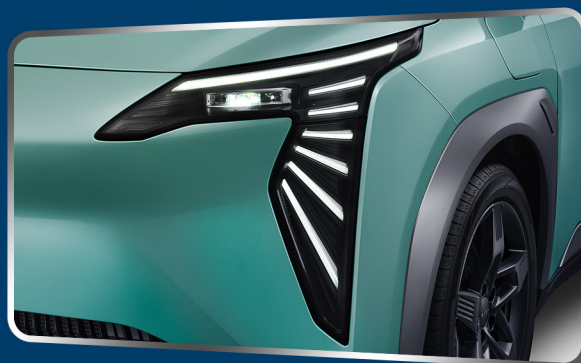

# UNLIMIT YOUR *e*:XPERIENCE

**Reclining Seat**  
(1.8 m Super King Size Bed)

**Angel's Wing Headlights**

**100% Pure EV Platform**

**Magazine Battery**

Item	AION Y Plus 410 Exclusive	AION Y Plus 490 Premium
<b>Dimensions</b>		
Length x Width x Height (mm)	4535 x 1870 x 1650	
Front Tread (mm)	1600	
Rear Tread (mm)	1600	
Wheel Base (mm)	2750	
Minimum Ground Clearance (Under Full Load) (mm)	150	
Trunk Volume (L)	405	
Curb Weight (kg)	1670	1750
Gross Vehicle Weight (kg)	2180	
Number of Seats	5	
<b>Performance</b>		
Motor	Permanent Magnet Synchronous Motor	
Battery Type	Magazine Battery (Lithium Iron Phosphate Battery)	
Maximum Motor Power (kW)	150	
Maximum Motor Torque (Nm)	225	
Battery Capacity (kWh)	50,66	63,2
NEDC Range (km)	410	490
Drive Mode	Front Wheel Drive	
<b>Steering and Chassis</b>		
Steering System	Electric Power Steering	
Suspension System	Front MacPherson Independent Suspension, Rear Torsion Beam Non-independent Suspension	
Brake System	Front Vented Disc / Rear Disc	
Rim	Aluminium Alloy	
Tire	215/50 R18	
<b>Exterior</b>		
Body Colour	5 One Tone and 2 Two Tone	
Sunroof	Openable Panoramic Sunroof with Electric Sunshade	
Tailgate	Electric	
Door Handle	Hidden	
Roof Rack Guide Rail	-	
Outside Rearview Mirror	Electrically Adjustable, Heated and Foldable	
<b>Interior</b>		
Interior Theme	2 Themes	
Multi-functional Steering Wheel	Switching Between Audio, Telephone, Cruise and Driving Information	
10.25-inch LCD Instrument	-	
Anti-glare Interior Rearview Mirror	Electric	
PVC Synthetic Leather Seat	-	
Central Armrest Storage Box	-	
Driver's Seat Adjustment	6-way Electrically Adjustable	
Driver's Seat Ventilation	-	
Front Passenger's Seat Adjustment	4-way Electrically Adjustable	
Rear Seats	60/40 Split Fold-down	
Rear Seat Center Armrest	-	
Rear Seat Central Headrest	-	
<b>Comfort</b>		
Mobile Phone Wireless Charging	-	
Front Seat 12V Power Outlet	-	
Keyless Entry System	-	
4 Power Windows with Anti-pinch	-	