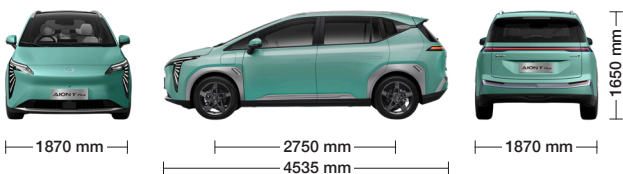

Dimensions