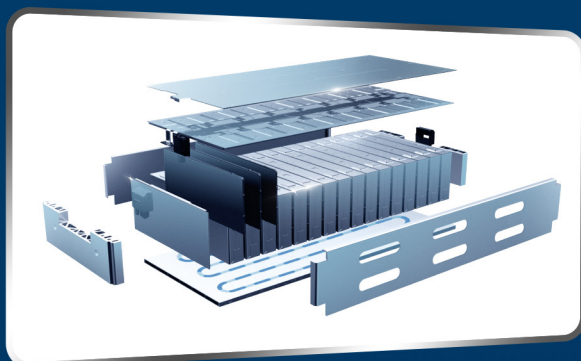

# UNLIMIT YOUR *e*:XPERIENCE

**Reclining Seat**  
(1.8 m Super King Size Bed)

**Angel's Wing Headlights**

**100% Pure EV Platform**

**Magazine Battery**

Item	AION Y Plus 410 Exclusive	AION Y Plus 490 Premium
<b>Dimensions</b>		
Length x Width x Height (mm)	4535 x 1870 x 1650	
Front Tread (mm)	1600	
Rear Tread (mm)	1600	
Wheel Base (mm)	2750	
Minimum Ground Clearance (Under Full Load) (mm)	150	
Trunk Volume (L)	405	
Curb Weight (kg)	1670	1750
Gross Vehicle Weight (kg)	2180	
Number of Seats	5	
<b>Performance</b>		
Motor	Permanent Magnet Synchronous Motor	
Battery Type	Magazine Battery (Lithium Iron Phosphate Battery)	
Maximum Motor Power (kW)	150	
Maximum Motor Torque (Nm)	225	
Battery Capacity (kWh)	50,66	63,2
NEDC Range (km)	410	490
Drive Mode	Front Wheel Drive	
<b>Steering and Chassis</b>		
Steering System	Electric Power Steering	
Suspension System	Front MacPherson Independent Suspension, Rear Torsion Beam Non-independent Suspension	
Brake System	Front Vented Disc / Rear Disc	
Rim	Aluminium Alloy	
Tire	215/50 R18	
<b>Exterior</b>		
Body Colour	5 One Tone and 2 Two Tone	
Sunroof	Openable Panoramic Sunroof with Electric Sunshade	
Tailgate	Electric	
Door Handle	Hidden	
Roof Rack Guide Rail	-	
Outside Rearview Mirror	Electrically Adjustable, Heated and Foldable	
<b>Interior</b>		
Interior Theme	2 Themes	
Multi-functional Steering Wheel	Switching Between Audio, Telephone, Cruise and Driving Information	
10.25-inch LCD Instrument	-	
Anti-glare Interior Rearview Mirror	Electric	
PVC Synthetic Leather Seat	-	
Central Armrest Storage Box	-	
Driver's Seat Adjustment	6-way Electrically Adjustable	
Driver's Seat Ventilation	-	
Front Passenger's Seat Adjustment	4-way Electrically Adjustable	
Rear Seats	60/40 Split Fold-down	
Rear Seat Center Armrest	-	
Rear Seat Central Headrest	-	
<b>Comfort</b>		
Mobile Phone Wireless Charging	-	
Front Seat 12V Power Outlet	-	
Keyless Entry System	-	
4 Power Windows with Anti-pinch	-	