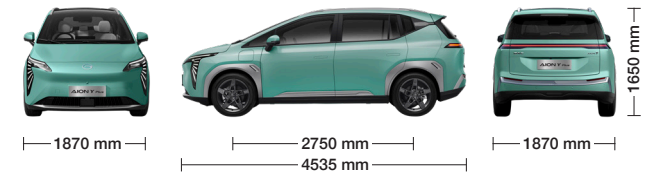

Notes on product specifications:
"•" means that this equipment is available, and "-" means that this equipment is not available.

Dimensions